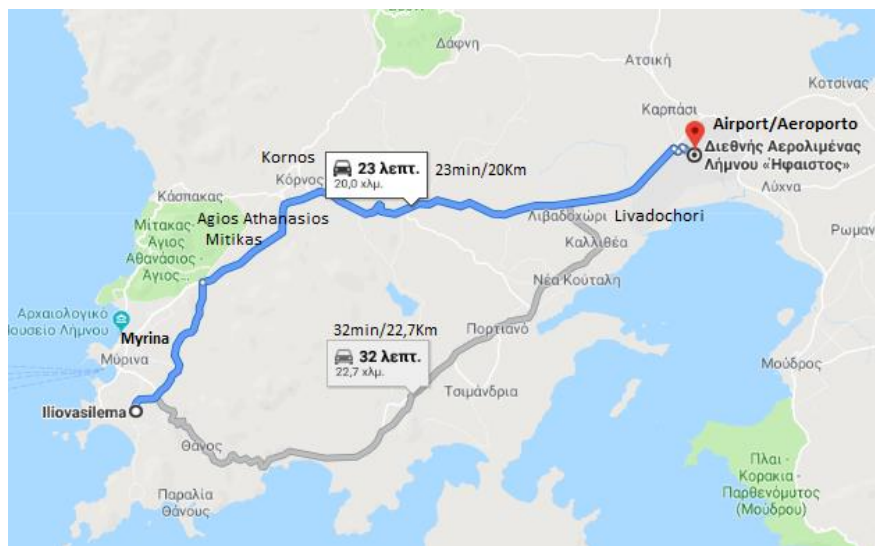

How to reach Iliovasilema:

**Coming from the port:**

From the port the distance is approximately 2.2 km or 4 minutes by car. We turn right on the tangential road and successively at the crossroad of Platy we continue straight ahead along the same road. Immediately after on our right we find ILIOVASILEMA.

**Coming from the airport:**

From the airport the distance is approximately 20 km or 23 minutes by car. Heading towards Myrina, just before entering the center of the city, we find the beltway on our right which we cross straight ahead towards the port of Myrina. When we meet the junction of Platy we continue straight towards the seaside. Just before we arrive at the second junction, we find ILIOVASILEMA on our left.