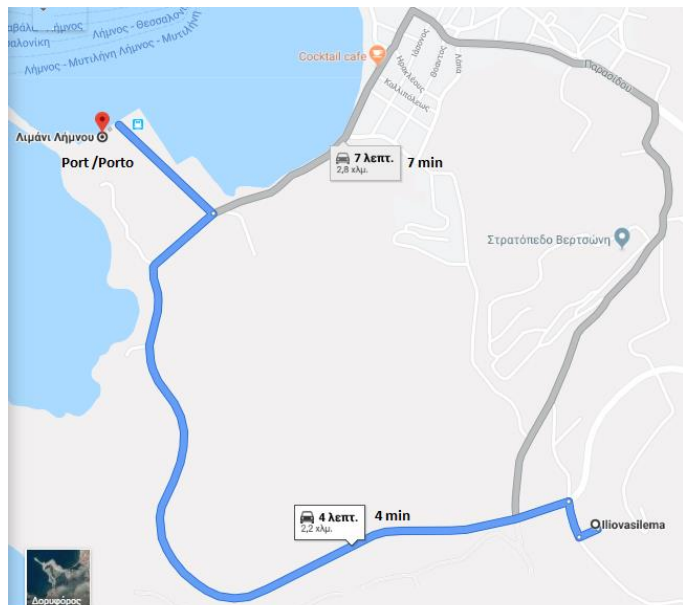

How to reach Iliovasilema:

**Coming from the port:**

From the port the distance is approximately 2.2 km or 4 minutes by car. We turn right on the tangential road and successively at the crossroad of Platy we continue straight ahead along the same road. Immediately after on our right we find ILIOVASILEMA.

**Coming from the airport:**

From the airport the distance is approximately 20 km or 23 minutes by car. Heading towards Myrina, just before entering the center of the city, we find the beltway on our right which we cross straight ahead towards the port of Myrina. When we meet the junction of Platy we continue straight towards the seaside. Just before we arrive at the second junction, we find ILIOVASILEMA on our left.